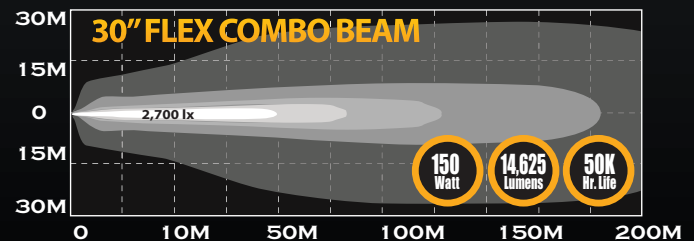

KC HiLITES

FLEX LED Light Bars

FLEX LED LIGHT BARS

FEATURES

Four Models Available:

- **10" Spot Beam – #273**
Rated at: 50-Watt; 4,875 Lumens;
1,200 LUX @ 10 Meters; 120,000 Candela
- **10" Combo Spread / Spot Beam – #275**
Rated at: 50-Watt; 4,875 Lumens;
1,150 LUX @ 10 Meters; 115,000 Candela
- **20" Combo Spread / Spot Beam – #274**
Rated at: 100-Watt; 9,750 Lumens;
1,900 LUX @ 10 Meters; 190,000 Candela
- **30" Combo Spread / Spot Beam – #276**
Rated at: 150-Watt; 14,625 Lumens;
2,700 LUX @ 10 Meters; 270,000 Candela
- Cree XM-L2 U2 LEDs with a 50,000 Hour Life
- 5,700K Color Temperature
- Precision Reflector Optics
- IP68 Rated Die-Cast Aluminum Housings
- Operates on 9 to 18 Volts
- Protected Against EMI Interference
- All Include Wiring Harness with Waterproof Connectors

PHOTOMETRICS

FLEX LED LIGHT BAR DIMENSIONS

KC FLEX LED LIGHT BARS

Part No.	Model / Description	Beam Pattern	No. of LEDs	Watts	Amps	Volts	Lumens	Dimensions		
								A	B	C
273	10" Flex Light Bar	Spot	5	50	5	9-18	4,875	3.25"	2.0"	11.375"
275	10" Flex Light Bar	Combo Spread / Spot	5	50	5	9-18	4,875	3.25"	2.0"	11.375"
274	20" Flex Light Bar	Combo Spread / Spot	10	100	10	9-18	9,750	3.25"	2.0"	21.375"
276	30" Flex Light Bar	Combo Spread / Spot	15	150	15	9-18	14,625	3.25"	2.0"	31.375"