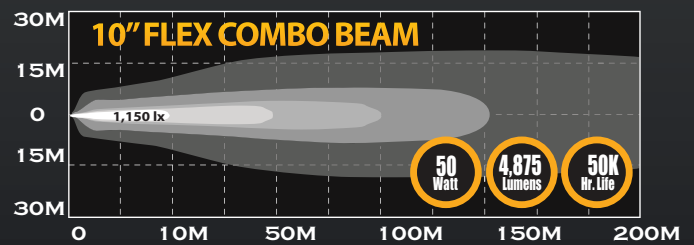

KC HiLITES

FLEX LED Light Bars

FLEX LED LIGHT BARS

FEATURES

Four Models Available:

- **10" Spot Beam – #273**
Rated at: 50-Watt; 4,875 Lumens;
1,200 LUX @ 10 Meters; 120,000 Candela
- **10" Combo Spread / Spot Beam – #275**
Rated at: 50-Watt; 4,875 Lumens;
1,150 LUX @ 10 Meters; 115,000 Candela
- **20" Combo Spread / Spot Beam – #274**
Rated at: 100-Watt; 9,750 Lumens;
1,900 LUX @ 10 Meters; 190,000 Candela
- **30" Combo Spread / Spot Beam – #276**
Rated at: 150-Watt; 14,625 Lumens;
2,700 LUX @ 10 Meters; 270,000 Candela
- Cree XM-L2 U2 LEDs with a 50,000 Hour Life
- 5,700K Color Temperature
- Precision Reflector Optics
- IP68 Rated Die-Cast Aluminum Housings
- Operates on 9 to 18 Volts
- Protected Against EMI Interference
- All Include Wiring Harness with Waterproof Connectors

PHOTOMETRICS

FLEX LED LIGHT BAR DIMENSIONS

KC FLEX LED LIGHT BARS

Part No.	Model / Description	Beam Pattern	No. of LEDs	Watts	Amps	Volts	Lumens	Dimensions		
								A	B	C
273	10" Flex Light Bar	Spot	5	50	5	9-18	4,875	3.25"	2.0"	11.375"
275	10" Flex Light Bar	Combo Spread / Spot	5	50	5	9-18	4,875	3.25"	2.0"	11.375"
274	20" Flex Light Bar	Combo Spread / Spot	10	100	10	9-18	9,750	3.25"	2.0"	21.375"
276	30" Flex Light Bar	Combo Spread / Spot	15	150	15	9-18	14,625	3.25"	2.0"	31.375"