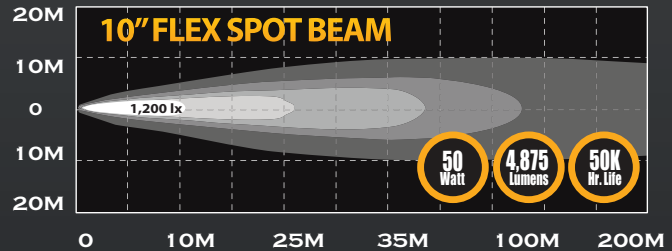

KC HiLITES

FLEX LED Light Bars

FLEX LED LIGHT BARS

FEATURES

Four Models Available:

- **10" Spot Beam – #273**
Rated at: 50-Watt; 4,875 Lumens;
1,200 LUX @ 10 Meters; 120,000 Candela
- **10" Combo Spread / Spot Beam – #275**
Rated at: 50-Watt; 4,875 Lumens;
1,150 LUX @ 10 Meters; 115,000 Candela
- **20" Combo Spread / Spot Beam – #274**
Rated at: 100-Watt; 9,750 Lumens;
1,900 LUX @ 10 Meters; 190,000 Candela
- **30" Combo Spread / Spot Beam – #276**
Rated at: 150-Watt; 14,625 Lumens;
2,700 LUX @ 10 Meters; 270,000 Candela
- Cree XM-L2 U2 LEDs with a 50,000 Hour Life
- 5,700K Color Temperature
- Precision Reflector Optics
- IP68 Rated Die-Cast Aluminum Housings
- Operates on 9 to 18 Volts
- Protected Against EMI Interference
- All Include Wiring Harness with Waterproof Connectors

PHOTOMETRICS

FLEX LED LIGHT BAR DIMENSIONS

KC FLEX LED LIGHT BARS

Part No.	Model / Description	Beam Pattern	No. of LEDs	Watts	Amps	Volts	Lumens	Dimensions		
								A	B	C
273	10" Flex Light Bar	Spot	5	50	5	9-18	4,875	3.25"	2.0"	11.375"
275	10" Flex Light Bar	Combo Spread / Spot	5	50	5	9-18	4,875	3.25"	2.0"	11.375"
274	20" Flex Light Bar	Combo Spread / Spot	10	100	10	9-18	9,750	3.25"	2.0"	21.375"
276	30" Flex Light Bar	Combo Spread / Spot	15	150	15	9-18	14,625	3.25"	2.0"	31.375"