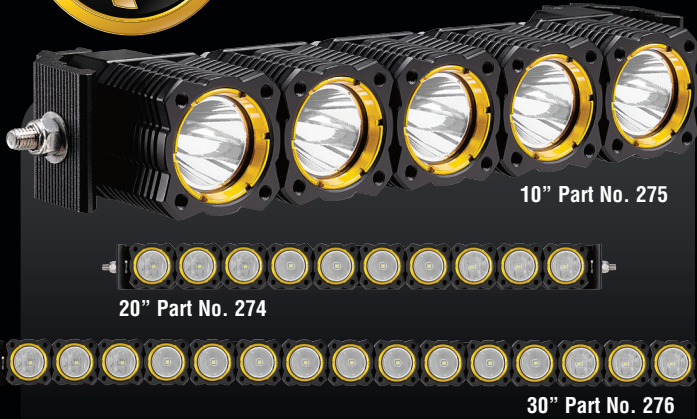

KC HiLITES

FLEX LED Light Bars

FLEX LED LIGHT BARS

FEATURES

Four Models Available:

- **10" Spot Beam – #273**
Rated at: 50-Watt; 4,875 Lumens;
1,200 LUX @ 10 Meters; 120,000 Candela
- **10" Combo Spread / Spot Beam – #275**
Rated at: 50-Watt; 4,875 Lumens;
1,150 LUX @ 10 Meters; 115,000 Candela
- **20" Combo Spread / Spot Beam – #274**
Rated at: 100-Watt; 9,750 Lumens;
1,900 LUX @ 10 Meters; 190,000 Candela
- **30" Combo Spread / Spot Beam – #276**
Rated at: 150-Watt; 14,625 Lumens;
2,700 LUX @ 10 Meters; 270,000 Candela
- Cree XM-L2 U2 LEDs with a 50,000 Hour Life
- 5,700K Color Temperature
- Precision Reflector Optics
- IP68 Rated Die-Cast Aluminum Housings
- Operates on 9 to 18 Volts
- Protected Against EMI Interference
- All Include Wiring Harness with Waterproof Connectors

PHOTOMETRICS

FLEX LED LIGHT BAR DIMENSIONS

KC FLEX LED LIGHT BARS

Part No.	Model / Description	Beam Pattern	No. of LEDs	Watts	Amps	Volts	Lumens	Dimensions		
								A	B	C
273	10" Flex Light Bar	Spot	5	50	5	9-18	4,875	3.25"	2.0"	11.375"
275	10" Flex Light Bar	Combo Spread / Spot	5	50	5	9-18	4,875	3.25"	2.0"	11.375"
274	20" Flex Light Bar	Combo Spread / Spot	10	100	10	9-18	9,750	3.25"	2.0"	21.375"
276	30" Flex Light Bar	Combo Spread / Spot	15	150	15	9-18	14,625	3.25"	2.0"	31.375"