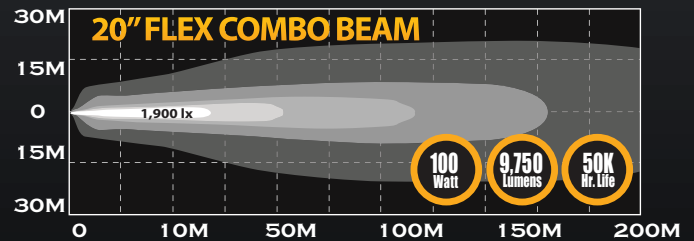

KC HiLITES

FLEX LED Light Bars

FLEX LED LIGHT BARS

FEATURES

Four Models Available:

- **10" Spot Beam – #273**
Rated at: 50-Watt; 4,875 Lumens;
1,200 LUX @ 10 Meters; 120,000 Candela
- **10" Combo Spread / Spot Beam – #275**
Rated at: 50-Watt; 4,875 Lumens;
1,150 LUX @ 10 Meters; 115,000 Candela
- **20" Combo Spread / Spot Beam – #274**
Rated at: 100-Watt; 9,750 Lumens;
1,900 LUX @ 10 Meters; 190,000 Candela
- **30" Combo Spread / Spot Beam – #276**
Rated at: 150-Watt; 14,625 Lumens;
2,700 LUX @ 10 Meters; 270,000 Candela
- Cree XM-L2 U2 LEDs with a 50,000 Hour Life
- 5,700K Color Temperature
- Precision Reflector Optics
- IP68 Rated Die-Cast Aluminum Housings
- Operates on 9 to 18 Volts
- Protected Against EMI Interference
- All Include Wiring Harness with Waterproof Connectors

PHOTOMETRICS

FLEX LED LIGHT BAR DIMENSIONS

KC FLEX LED LIGHT BARS

Part No.	Model / Description	Beam Pattern	No. of LEDs	Watts	Amps	Volts	Lumens	Dimensions		
								A	B	C
273	10" Flex Light Bar	Spot	5	50	5	9-18	4,875	3.25"	2.0"	11.375"
275	10" Flex Light Bar	Combo Spread / Spot	5	50	5	9-18	4,875	3.25"	2.0"	11.375"
274	20" Flex Light Bar	Combo Spread / Spot	10	100	10	9-18	9,750	3.25"	2.0"	21.375"
276	30" Flex Light Bar	Combo Spread / Spot	15	150	15	9-18	14,625	3.25"	2.0"	31.375"