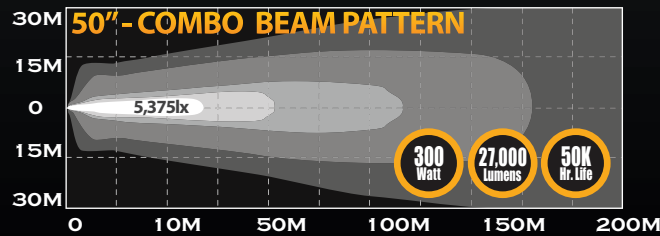

### C-SERIES LIGHT BARS

upto **300 Watt**

#### FEATURES

- CREE 3W XBD LEDs
- Combo Beam Pattern: 12° Spot & 30° Spread
- 6000K Color Temperature
- 50,000 Hour LED Life
- IP67 Rated Extruded Aluminum Housings with Die-Cast Mounting Brackets
- End Caps with GORE® Membranes for Extreme Resistance to Moisture and Dust
- On-Board Thermal Management
- Operates on 9 to 32 Volts
- Includes Wiring Harness with Waterproof Connectors
- For Off-Road Use Only

#### KC C-SERIES LIGHT BARS 10"-50"

Part No.	Model/Description	Beam Pattern	No. of LEDs	Watts	Volts	Lumens	Dimensions				
							A	B	C	D	E
334	C10 - 10" CLEAR LED Light Bar	Combo Spot / Spread	20	60	9-32	5,400	3.40"	3.09"	12.88"	11.38"	4.72"
335	C20 - 20" CLEAR LED Light Bar	Combo Spot / Spread	40	120	9-32	10,800	3.40"	3.09"	22.88"	21.38"	4.72"
336	C30 - 30" CLEAR LED Light Bar	Combo Spot / Spread	60	180	9-32	16,200	3.40"	3.09"	32.88"	31.38"	4.72"
337	C40 - 40" CLEAR LED Light Bar	Combo Spot / Spread	80	240	9-32	21,600	3.40"	3.09"	42.88"	41.38"	4.72"
338	C50 - 50" CLEAR LED Light Bar	Combo Spot / Spread	100	300	9-32	27,000	3.40"	3.09"	52.88"	51.38"	4.72"