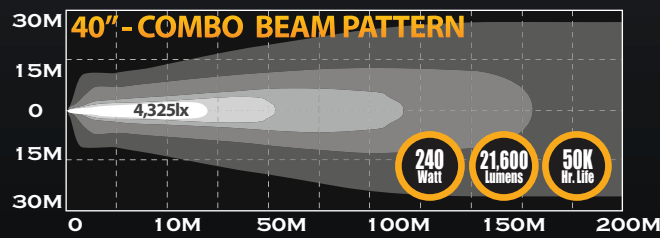

### C-SERIES LIGHT BARS

upto **300 Watt**

#### FEATURES

- CREE 3W XBD LEDs
- Combo Beam Pattern: 12° Spot & 30° Spread
- 6000K Color Temperature
- 50,000 Hour LED Life
- IP67 Rated Extruded Aluminum Housings with Die-Cast Mounting Brackets
- End Caps with GORE® Membranes for Extreme Resistance to Moisture and Dust
- On-Board Thermal Management
- Operates on 9 to 32 Volts
- Includes Wiring Harness with Waterproof Connectors
- For Off-Road Use Only