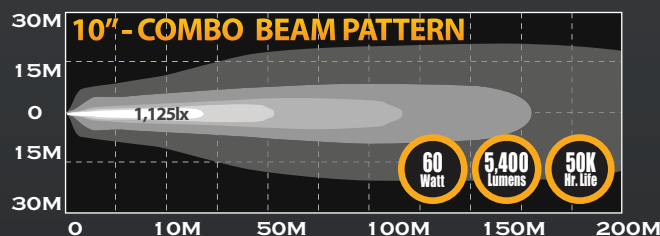

### C-SERIES LIGHT BARS

upto **300 Watt**

#### FEATURES

- CREE 3W XBD LEDs
- Combo Beam Pattern: 12° Spot & 30° Spread
- 6000K Color Temperature
- 50,000 Hour LED Life
- IP67 Rated Extruded Aluminum Housings with Die-Cast Mounting Brackets
- End Caps with GORE® Membranes for Extreme Resistance to Moisture and Dust
- On-Board Thermal Management
- Operates on 9 to 32 Volts
- Includes Wiring Harness with Waterproof Connectors
- For Off-Road Use Only