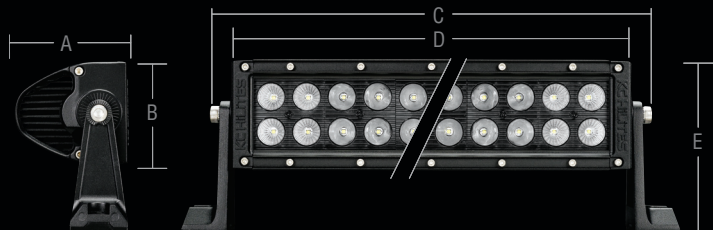

DIMENSIONS

KC C-SERIES LIGHT BARS 10"-50"

Part No.	Model/Description	Beam Pattern	No. of LEDs	Watts	Volts	Lumens	Dimensions				
							A	B	C	D	E
334	C10 - 10" CLEAR LED Light Bar	Combo Spot / Spread	20	60	9-32	5,400	3.40"	3.09"	12.88"	11.38"	4.72"
335	C20 - 20" CLEAR LED Light Bar	Combo Spot / Spread	40	120	9-32	10,800	3.40"	3.09"	22.88"	21.38"	4.72"
336	C30 - 30" CLEAR LED Light Bar	Combo Spot / Spread	60	180	9-32	16,200	3.40"	3.09"	32.88"	31.38"	4.72"
337	C40 - 40" CLEAR LED Light Bar	Combo Spot / Spread	80	240	9-32	21,600	3.40"	3.09"	42.88"	41.38"	4.72"
338	C50 - 50" CLEAR LED Light Bar	Combo Spot / Spread	100	300	9-32	27,000	3.40"	3.09"	52.88"	51.38"	4.72"