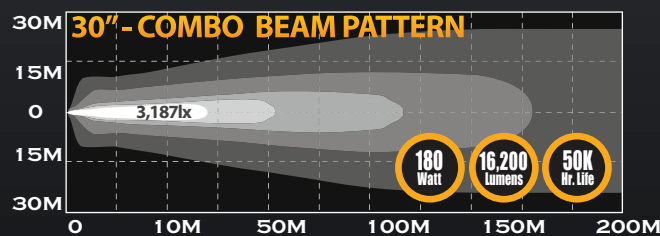

### C-SERIES LIGHT BARS

upto **300 Watt**

#### FEATURES

- CREE 3W XBD LEDs
- Combo Beam Pattern: 12° Spot & 30° Spread
- 6000K Color Temperature
- 50,000 Hour LED Life
- IP67 Rated Extruded Aluminum Housings with Die-Cast Mounting Brackets
- End Caps with GORE® Membranes for Extreme Resistance to Moisture and Dust
- On-Board Thermal Management
- Operates on 9 to 32 Volts
- Includes Wiring Harness with Waterproof Connectors
- For Off-Road Use Only