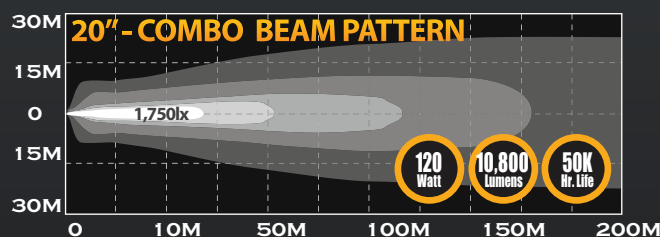

### PHOTOMETRICS

### C-SERIES LIGHT BARS

upto **300 Watt**

#### FEATURES

- CREE 3W XBD LEDs
- Combo Beam Pattern: 12° Spot & 30° Spread
- 6000K Color Temperature
- 50,000 Hour LED Life
- IP67 Rated Extruded Aluminum Housings with Die-Cast Mounting Brackets
- End Caps with GORE® Membranes for Extreme Resistance to Moisture and Dust
- On-Board Thermal Management
- Operates on 9 to 32 Volts
- Includes Wiring Harness with Waterproof Connectors
- For Off-Road Use Only